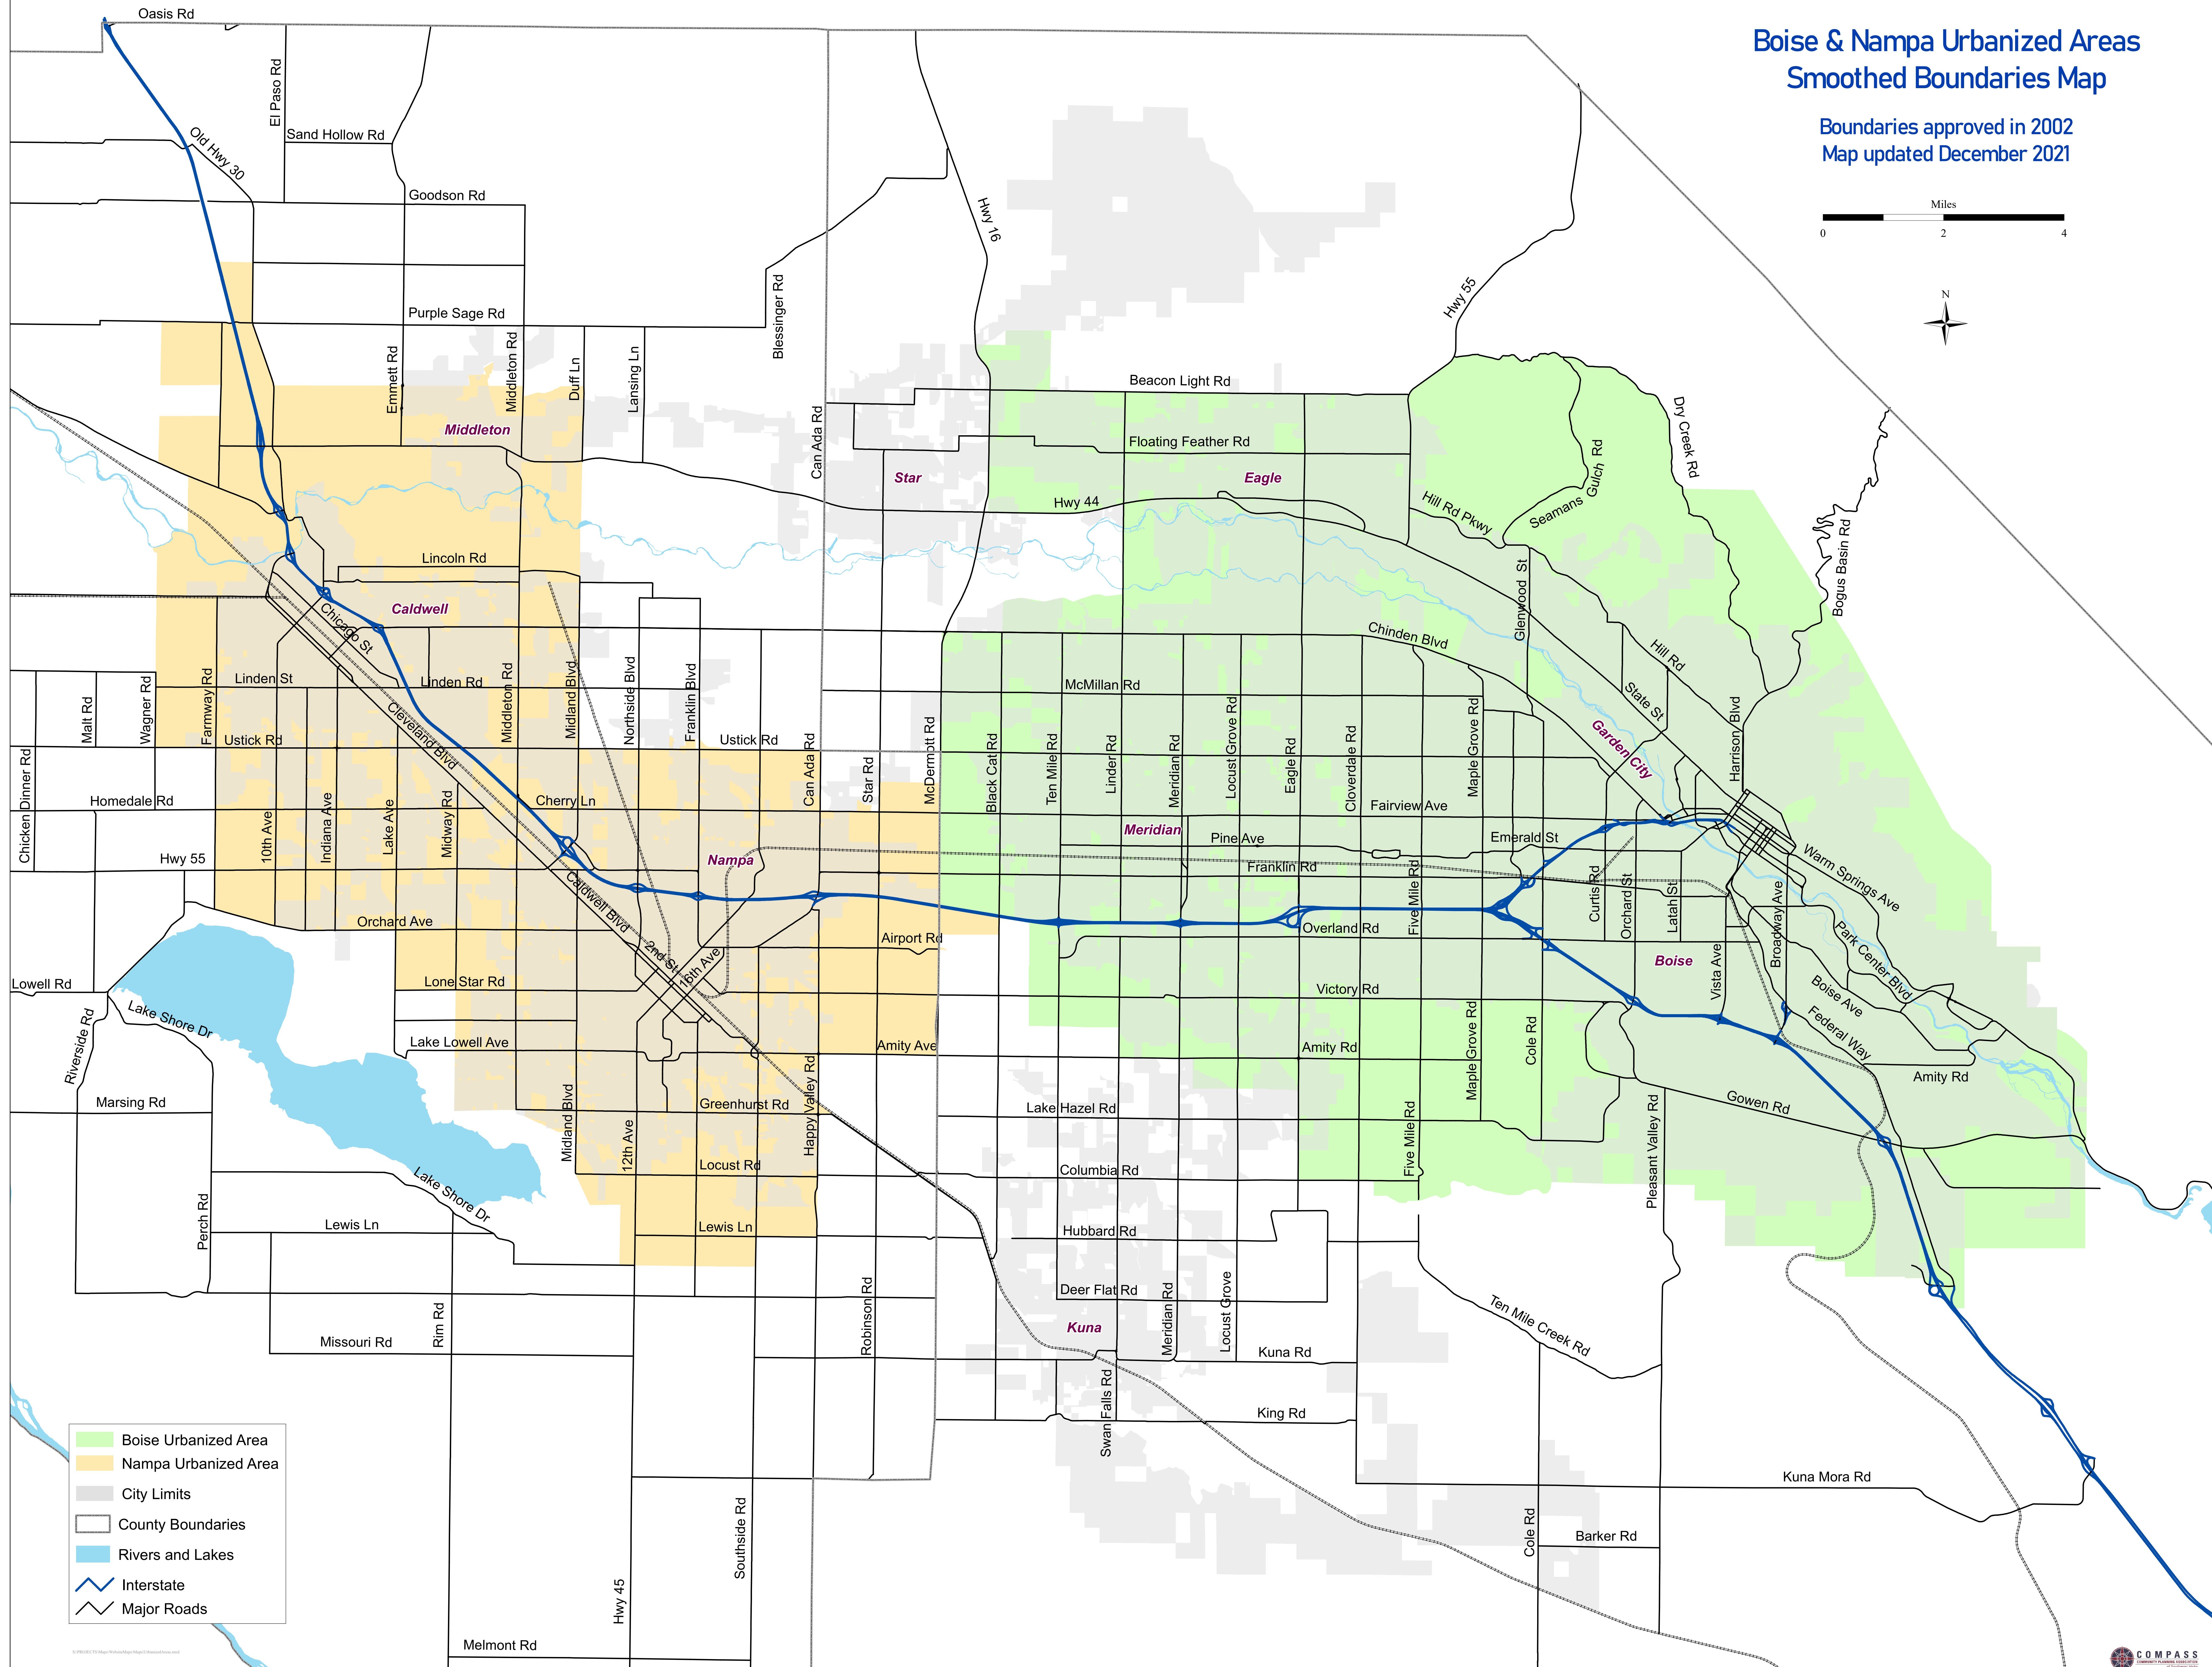

# Boise & Nampa Urbanized Areas Smoothed Boundaries Map

Boundaries approved in 2002  
Map updated December 2021

- Boise Urbanized Area
- Nampa Urbanized Area
- City Limits
- County Boundaries
- Rivers and Lakes
- Interstate
- Major Roads